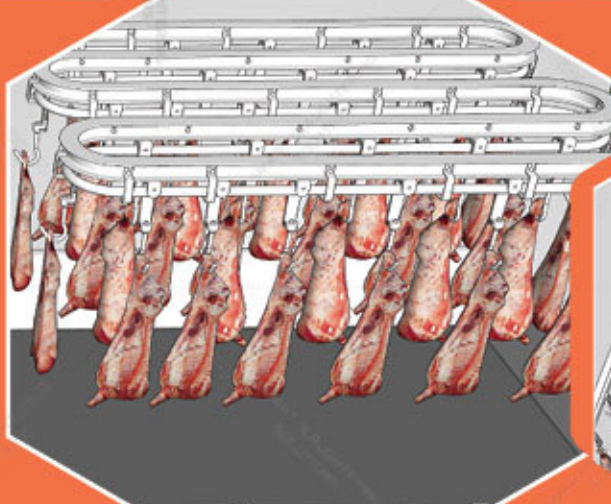

SHEEP MOBILE SLAUGHTERHOUSE 02

Main Equipment

- Sheep lifting hoist
- Slaughtering and processing rails
- Stainless steel tables
- Cold room
- Knife steriliser
- Washbasin