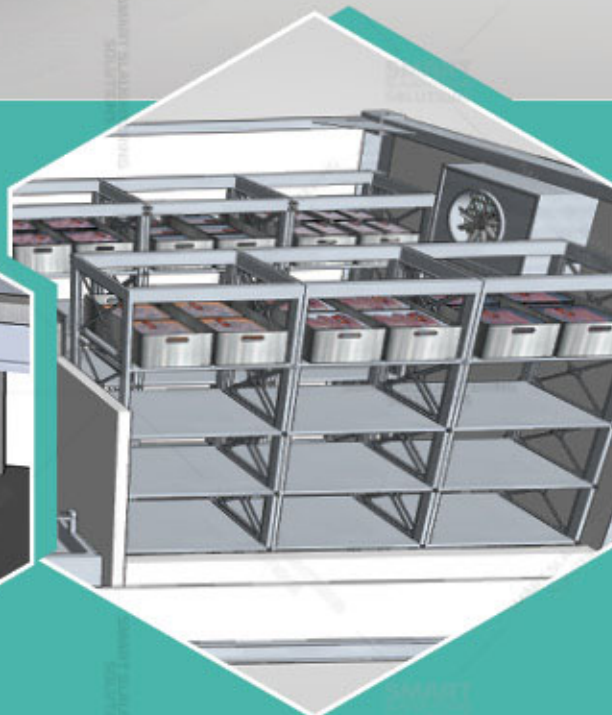

MOBILE 05 COLD ROOM UNIT

Main Advantages

Cold Room Capacity
75 Cattle Quarter Carcass
100 Pig Half Carcass
150 Sheep Carcass

- › Practical and functional storage via mobility
- › Low investment and operation cost
- › Easy and safe circulation with twinrail lines
- › Can store different types of animal carcasses
- › Can be moved to any location easily thus allowing strategic relocation when necessary
- › Strong main support chassis
- › Insulated sandwich panels and doors prevent heat, moisture and energy loss
- › Long operating life
- › Easy transportation and quick set up

MOBILE 05 COLD ROOM UNIT

Main Equipment

- Twinrail lines
- Meat hooks
- Cooling units
- Insulated panels
- Cold room doors

MOBILE 06 MEAT PROCESSING UNIT

Main Advantages

Cold Room Capacity
5 tons / day

- » Practical and functional processing via mobility
- » Low investment and operation cost,
- » Different types of animal carcass meats can be processed (cattle, sheep, pig, chicken, fish etc.)
- » Hygienic, clean and healthy meat processing
- » Sustainable cold chain and longer shelf life via air conditioning and packed meat cold room
- » Can be moved to any location easily thus allowing strategic relocation when necessary
- » Insulated sandwich panels and doors prevent heat, moisture and energy loss
- » Long operating life
- » Easy transportation and quick set up

Main Equipment

- Meat processing tables
- Twinrail lines
- Meat hooks
- Packed meat cold room
- Cold room shelves
- Vacuum packing machine
- Packaging table and scale
- Floor channels and grids
- Washbasin