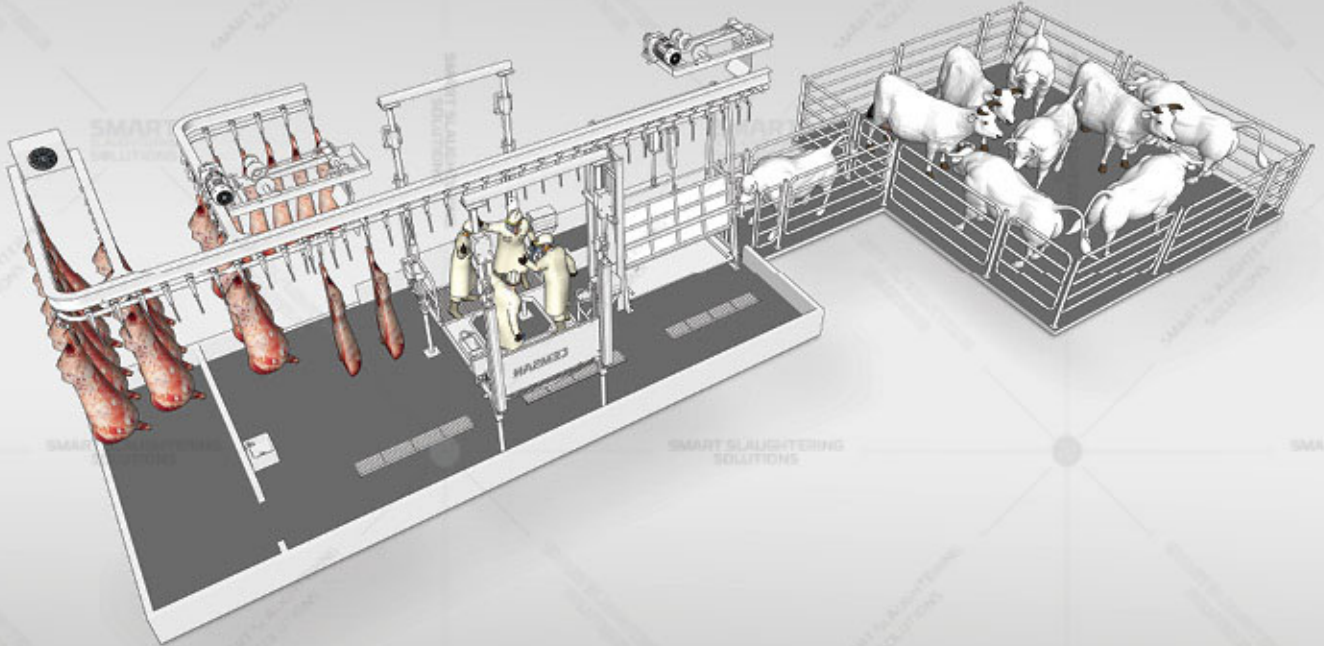

03

COMPACT SLAUGHTERHOUSE MODEL 1

Main Equipment

- Cattle and Sheep lifting hoist
- Slaughtering and processing rails
- Dehider; evisceration, carcass splitting platforms
- Veterinary inspection platform
- Two cold rooms
- Knife steriliser
- Washbasin

04

COMPACT SLAUGHTERHOUSE MODEL 2

Main Advantages

15 cattle/day
30 pigs/day

- » Low investment and operation cost,
- » The capacity is 10 Cattle/day
- » Hygienic, clean and healthy slaughtering,
- » Insulated sandwich panel walls,
- » Functional slaughtering line,
- » Waste water collection system

MOBILE 05 COLD ROOM UNIT

Main Advantages

Cold Room Capacity
75 Cattle Quarter Carcass
100 Pig Half Carcass
150 Sheep Carcass

- › Practical and functional storage via mobility
- › Low investment and operation cost
- › Easy and safe circulation with twinrail lines
- › Can store different types of animal carcasses
- › Can be moved to any location easily thus allowing strategic relocation when necessary
- › Strong main support chassis
- › Insulated sandwich panels and doors prevent heat, moisture and energy loss
- › Long operating life
- › Easy transportation and quick set up

MOBILE 05 COLD ROOM UNIT

Main Equipment

- Twinrail lines
- Meat hooks
- Cooling units
- Insulated panels
- Cold room doors

MOBILE 06 MEAT PROCESSING UNIT

Main Advantages

Cold Room Capacity
5 tons / day

- » Practical and functional processing via mobility
- » Low investment and operation cost,
- » Different types of animal carcass meats can be processed (cattle, sheep, pig, chicken, fish etc.)
- » Hygienic, clean and healthy meat processing
- » Sustainable cold chain and longer shelf life via air conditioning and packed meat cold room
- » Can be moved to any location easily thus allowing strategic relocation when necessary
- » Insulated sandwich panels and doors prevent heat, moisture and energy loss
- » Long operating life
- » Easy transportation and quick set up