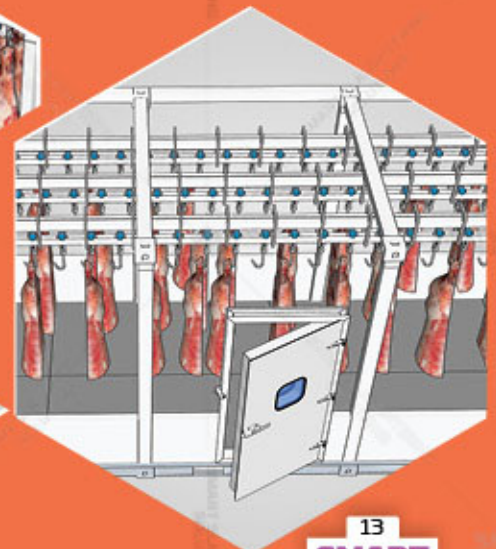

MOBILE 05 COLD ROOM UNIT

Main Advantages

Cold Room Capacity
75 Cattle Quarter Carcass
100 Pig Half Carcass
150 Sheep Carcass

- › Practical and functional storage via mobility
- › Low investment and operation cost
- › Easy and safe circulation with twinrail lines
- › Can store different types of animal carcasses
- › Can be moved to any location easily thus allowing strategic relocation when necessary
- › Strong main support chassis
- › Insulated sandwich panels and doors prevent heat, moisture and energy loss
- › Long operating life
- › Easy transportation and quick set up

MOBILE 05 COLD ROOM UNIT

Main Equipment

- Twinrail lines
- Meat hooks
- Cooling units
- Insulated panels
- Cold room doors

MOBILE 06 MEAT PROCESSING UNIT

Main Advantages

Cold Room Capacity
5 tons / day

- » Practical and functional processing via mobility
- » Low investment and operation cost,
- » Different types of animal carcass meats can be processed (cattle, sheep, pig, chicken, fish etc.)
- » Hygienic, clean and healthy meat processing
- » Sustainable cold chain and longer shelf life via air conditioning and packed meat cold room
- » Can be moved to any location easily thus allowing strategic relocation when necessary
- » Insulated sandwich panels and doors prevent heat, moisture and energy loss
- » Long operating life
- » Easy transportation and quick set up

Main Equipment

- Meat processing tables
- Twinrail lines
- Meat hooks
- Packed meat cold room
- Cold room shelves
- Vacuum packing machine
- Packaging table and scale
- Floor channels and grids
- Washbasin