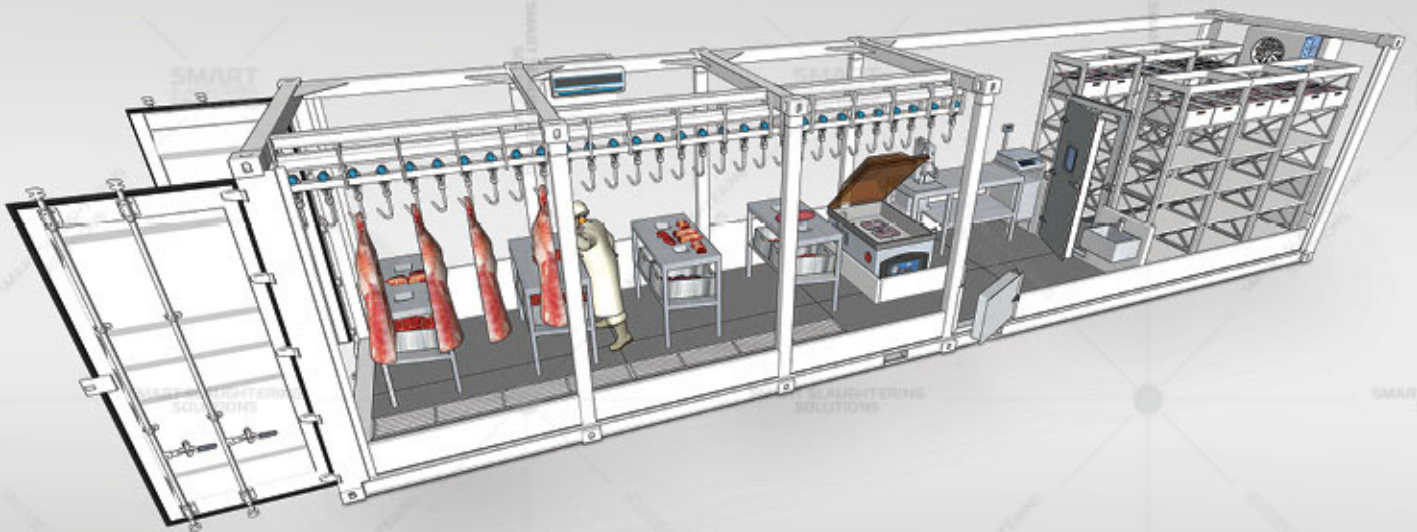

Main Equipment

- Meat processing tables
- Twinrail lines
- Meat hooks
- Packed meat cold room
- Cold room shelves
- Vacuum packing machine
- Packaging table and scale
- Floor channels and grids
- Washbasin

MOBILE 06

MEAT PROCESSING UNIT