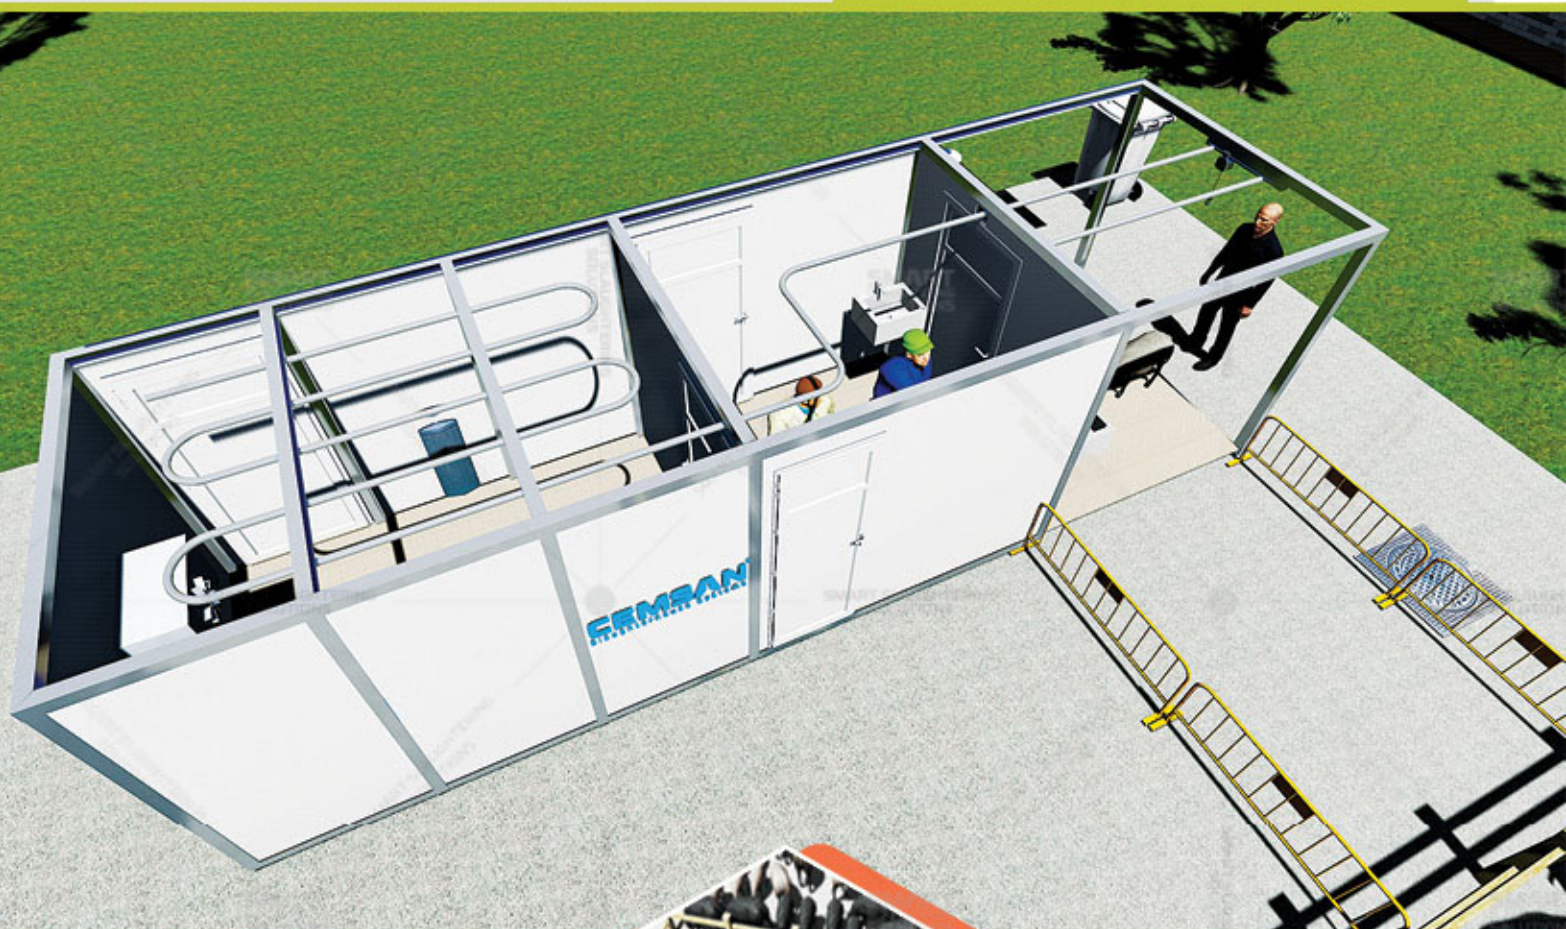

MULTI FUNCTIONAL MOBILE SLAUGHTERHOUSE

01

SHEEP MOBILE 02 SLAUGHTERHOUSE

Main Advantages

100 sheep/day

- » Low investment and operation cost
- » The capacity is 100 sheep/day
- » Hygienic, clean and healthy slaughtering
- » Different types of animals, similar to sheep in terms of size, can be slaughtered
- » Can be moved to any location easily
- » Strong main support chassis
- » Insulated sandwich panel walls
- » Long operating life
- » Functional slaughtering line
- » Waste water collection system
- » Easy transportation and quick set up

SHEEP MOBILE SLAUGHTERHOUSE 02

Main Equipment

- Sheep lifting hoist
- Slaughtering and processing rails
- Stainless steel tables
- Cold room
- Knife steriliser
- Washbasin

03

COMPACT SLAUGHTERHOUSE MODEL 1

03

COMPACT SLAUGHTERHOUSE MODEL 1

Main Equipment

- Cattle and Sheep lifting hoist
- Slaughtering and processing rails
- Dehider; evisceration, carcass splitting platforms
- Veterinary inspection platform
- Two cold rooms
- Knife steriliser
- Washbasin