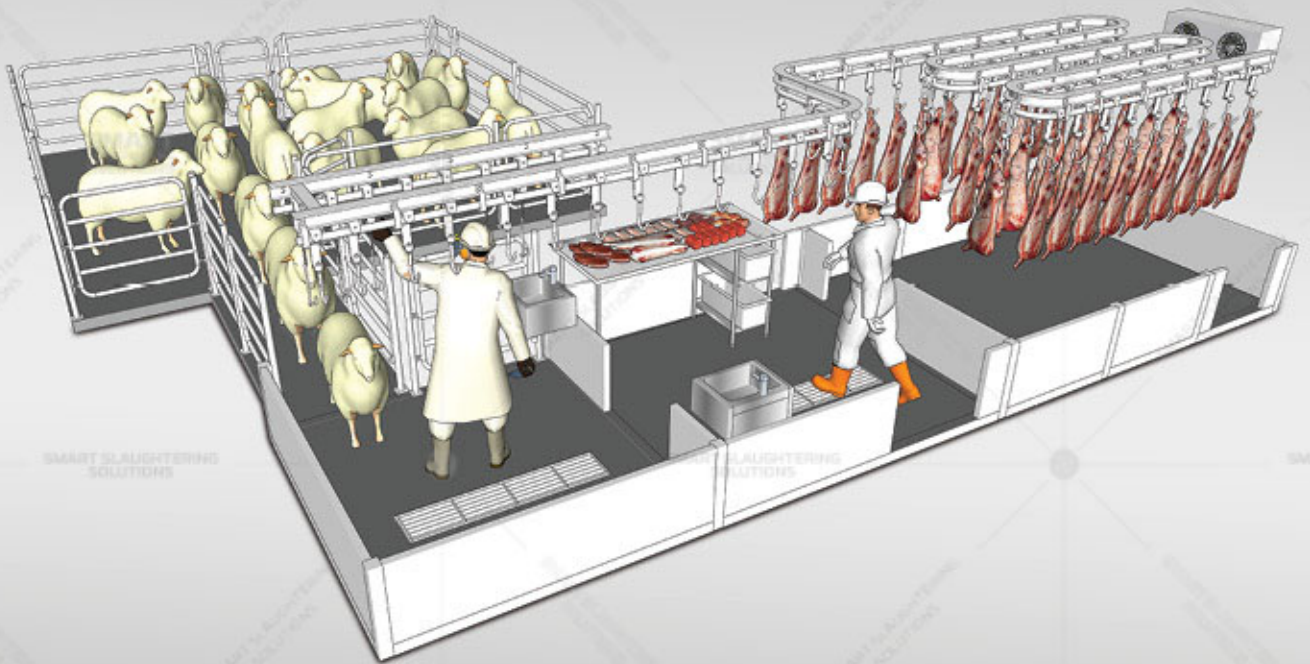

The most **advanced** way of ritual slaughter

MULTI FUNCTIONAL MOBILE SLAUGHTERHOUSE

01

Main Advantages

30 cattle/day
60 sheep/day
40 pigs/day

- » Adjustable height allows slaughtering and processing of different kinds of animals like cattle, sheep, goat, pig, ostrich, crocodile, hunted animals etc.
- » Low investment and operation cost
- » Hygienic, clean and healthy slaughtering
- » Can be moved to any location easily
- » Stainless steel and pneumatic platforms
- » Strong main support chassis
- » Insulated sandwich panel walls
- » Long operating life
- » Functional slaughtering line
- » Waste water collection system
- » Easy transportation and quick set up

Main Equipment

- Stunning box
- Lifting hoist
- Slaughtering and processing rails
- Dehider
- Brisket opening and offal extracting platform
- Pneumatic carcass splitting platform
- Veterinary control platform
- Knife steriliser
- Washbasin

MULTI FUNCTIONAL MOBILE SLAUGHTERHOUSE

01

SHEEP MOBILE 02 SLAUGHTERHOUSE

Main Advantages

100 sheep/day

- » Low investment and operation cost
- » The capacity is 100 sheep/day
- » Hygienic, clean and healthy slaughtering
- » Different types of animals, similar to sheep in terms of size, can be slaughtered
- » Can be moved to any location easily
- » Strong main support chassis
- » Insulated sandwich panel walls
- » Long operating life
- » Functional slaughtering line
- » Waste water collection system
- » Easy transportation and quick set up

SHEEP MOBILE SLAUGHTERHOUSE 02

Main Equipment

- Sheep lifting hoist
- Slaughtering and processing rails
- Stainless steel tables
- Cold room
- Knife steriliser
- Washbasin

03

COMPACT SLAUGHTERHOUSE MODEL 1