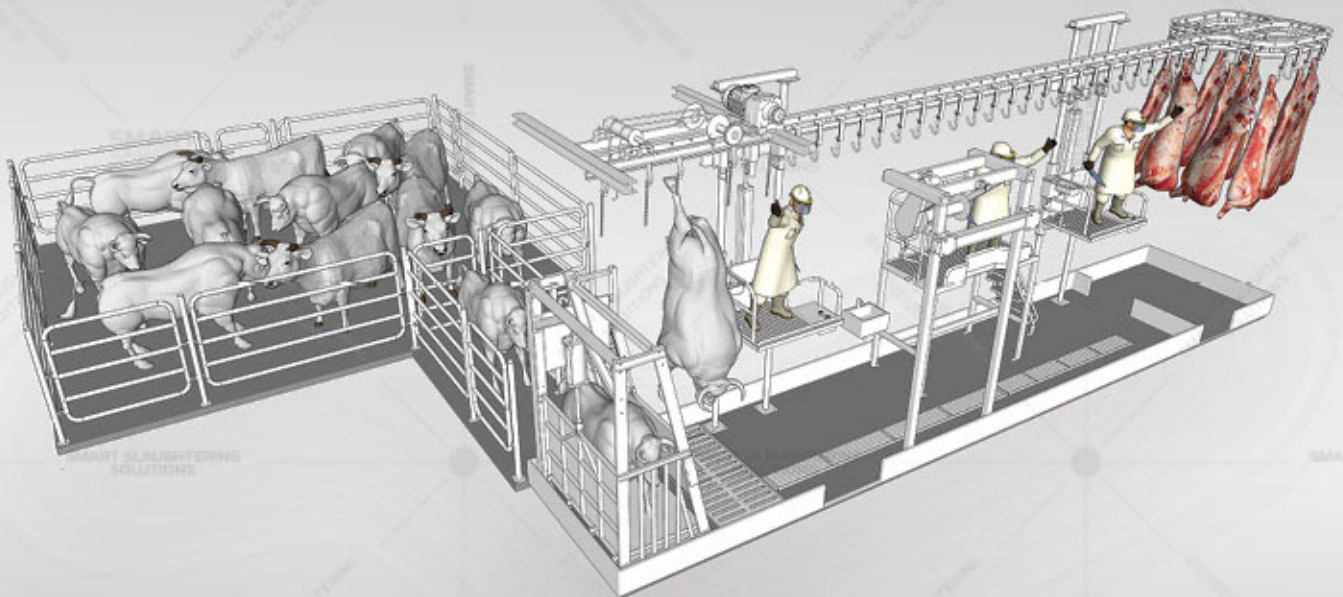

Main Equipment

- Stunning box
- Lifting hoist
- Slaughtering and processing rails
- Dehider
- Brisket opening and offal extracting platform
- Pneumatic carcass splitting platform
- Veterinary control platform
- Knife steriliser
- Washbasin

MULTI FUNCTIONAL MOBILE SLAUGHTERHOUSE

01