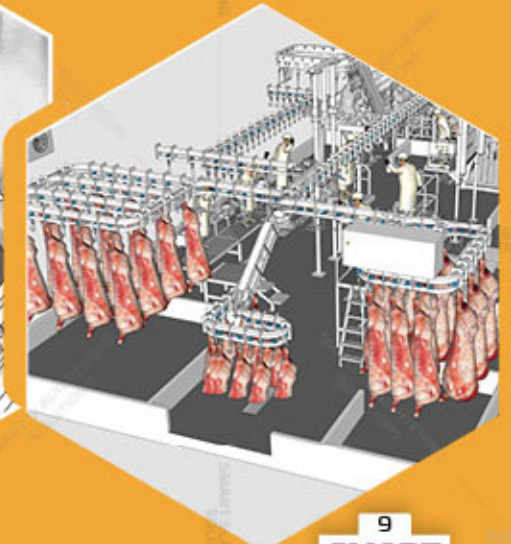

Main Advantages

50 cattle/day
100 sheep/day
60 pigs/day

- » Low investment and operation cost,
- » The capacity is 20 Cattle & 60 Sheep/day
- » Hygienic, clean and healthy slaughtering,
- » Insulated sandwich panel walls,
- » Functional slaughtering line,
- » Waste water collection system,

03

COMPACT SLAUGHTERHOUSE MODEL 1

Main Equipment

- Cattle and Sheep lifting hoist
- Slaughtering and processing rails
- Dehider; evisceration, carcass splitting platforms
- Veterinary inspection platform
- Two cold rooms
- Knife steriliser
- Washbasin