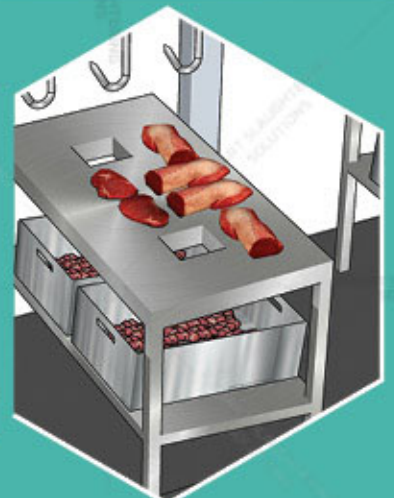

MOBILE 05 COLD ROOM UNIT

Main Equipment

- Twinrail lines
- Meat hooks
- Cooling units
- Insulated panels
- Cold room doors

MOBILE 06 MEAT PROCESSING UNIT

Main Advantages

Cold Room Capacity
5 tons / day

- » Practical and functional processing via mobility
- » Low investment and operation cost,
- » Different types of animal carcass meats can be processed (cattle, sheep, pig, chicken, fish etc.)
- » Hygienic, clean and healthy meat processing
- » Sustainable cold chain and longer shelf life via air conditioning and packed meat cold room
- » Can be moved to any location easily thus allowing strategic relocation when necessary
- » Insulated sandwich panels and doors prevent heat, moisture and energy loss
- » Long operating life
- » Easy transportation and quick set up

Main Equipment

- Meat processing tables
- Twinrail lines
- Meat hooks
- Packed meat cold room
- Cold room shelves
- Vacuum packing machine
- Packaging table and scale
- Floor channels and grids
- Washbasin