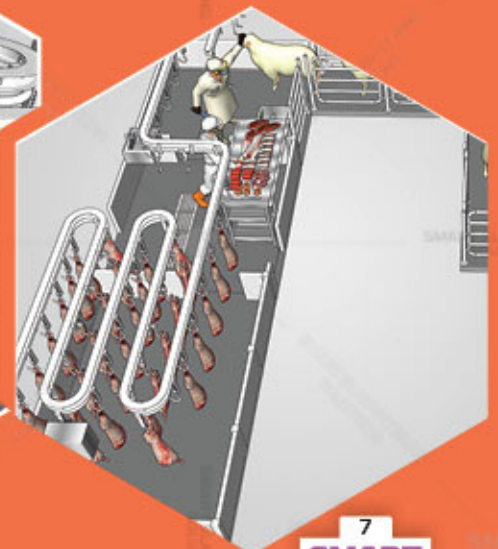

Main Equipment

- Stunning box
- Lifting hoist
- Slaughtering and processing rails
- Dehider
- Brisket opening and offal extracting platform
- Pneumatic carcass splitting platform
- Veterinary control platform
- Knife steriliser
- Washbasin

MULTI FUNCTIONAL MOBILE SLAUGHTERHOUSE

01

SHEEP MOBILE 02 SLAUGHTERHOUSE

Main Advantages

100 sheep/day

- » Low investment and operation cost
- » The capacity is 100 sheep/day
- » Hygienic, clean and healthy slaughtering
- » Different types of animals, similar to sheep in terms of size, can be slaughtered
- » Can be moved to any location easily
- » Strong main support chassis
- » Insulated sandwich panel walls
- » Long operating life
- » Functional slaughtering line
- » Waste water collection system
- » Easy transportation and quick set up

SHEEP MOBILE SLAUGHTERHOUSE 02

Main Equipment

- Sheep lifting hoist
- Slaughtering and processing rails
- Stainless steel tables
- Cold room
- Knife steriliser
- Washbasin

03

COMPACT SLAUGHTERHOUSE MODEL 1

03

COMPACT SLAUGHTERHOUSE MODEL 1

Main Equipment

- Cattle and Sheep lifting hoist
- Slaughtering and processing rails
- Dehider; evisceration, carcass splitting platforms
- Veterinary inspection platform
- Two cold rooms
- Knife steriliser
- Washbasin