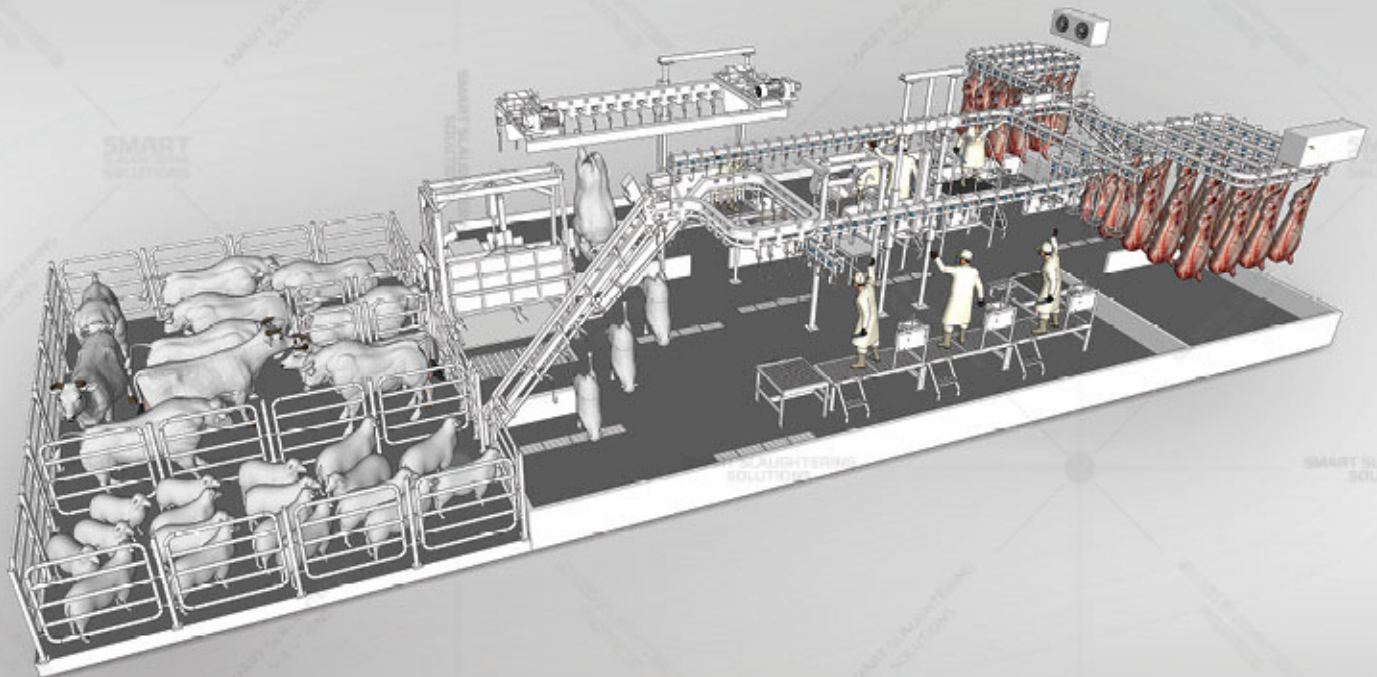

Main Advantages

50 cattle/day
100 sheep/day
60 pigs/day

- » Low investment and operation cost,
- » The capacity is 20 Cattle & 60 Sheep/day
- » Hygienic, clean and healthy slaughtering,
- » Insulated sandwich panel walls,
- » Functional slaughtering line,
- » Waste water collection system,

03

COMPACT SLAUGHTERHOUSE MODEL 1

Main Equipment

- Cattle and Sheep lifting hoist
- Slaughtering and processing rails
- Dehider; evisceration, carcass splitting platforms
- Veterinary inspection platform
- Two cold rooms
- Knife steriliser
- Washbasin

04

COMPACT SLAUGHTERHOUSE MODEL 2

Main Advantages

15 cattle/day
30 pigs/day

- » Low investment and operation cost,
- » The capacity is 10 Cattle/day
- » Hygienic, clean and healthy slaughtering,
- » Insulated sandwich panel walls,
- » Functional slaughtering line,
- » Waste water collection system

MOBILE 05 COLD ROOM UNIT

Main Equipment

- Twinrail lines
- Meat hooks
- Cooling units
- Insulated panels
- Cold room doors

MOBILE 06 MEAT PROCESSING UNIT

Main Advantages

Cold Room Capacity
5 tons / day

- » Practical and functional processing via mobility
- » Low investment and operation cost,
- » Different types of animal carcass meats can be processed (cattle, sheep, pig, chicken, fish etc.)
- » Hygienic, clean and healthy meat processing
- » Sustainable cold chain and longer shelf life via air conditioning and packed meat cold room
- » Can be moved to any location easily thus allowing strategic relocation when necessary
- » Insulated sandwich panels and doors prevent heat, moisture and energy loss
- » Long operating life
- » Easy transportation and quick set up