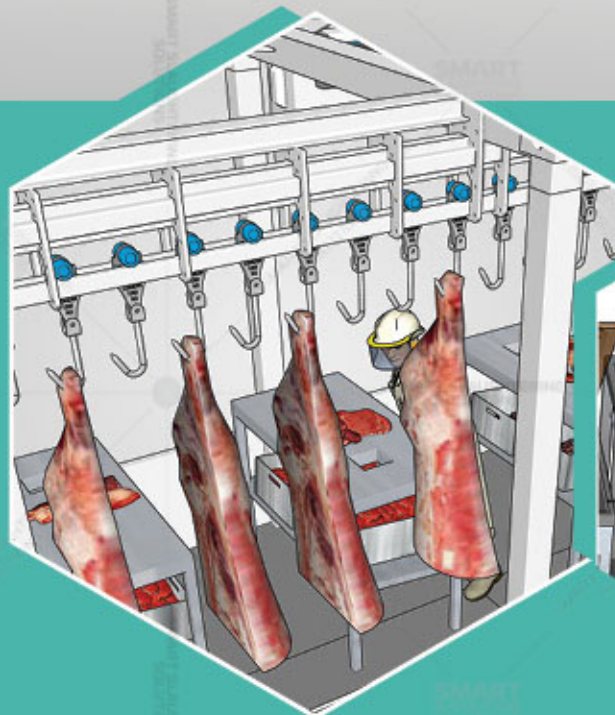

Main Equipment

- Meat processing tables
- Twinrail lines
- Meat hooks
- Packed meat cold room
- Cold room shelves
- Vacuum packing machine
- Packaging table and scale
- Floor channels and grids
- Washbasin

MOBILE 06

MEAT PROCESSING UNIT